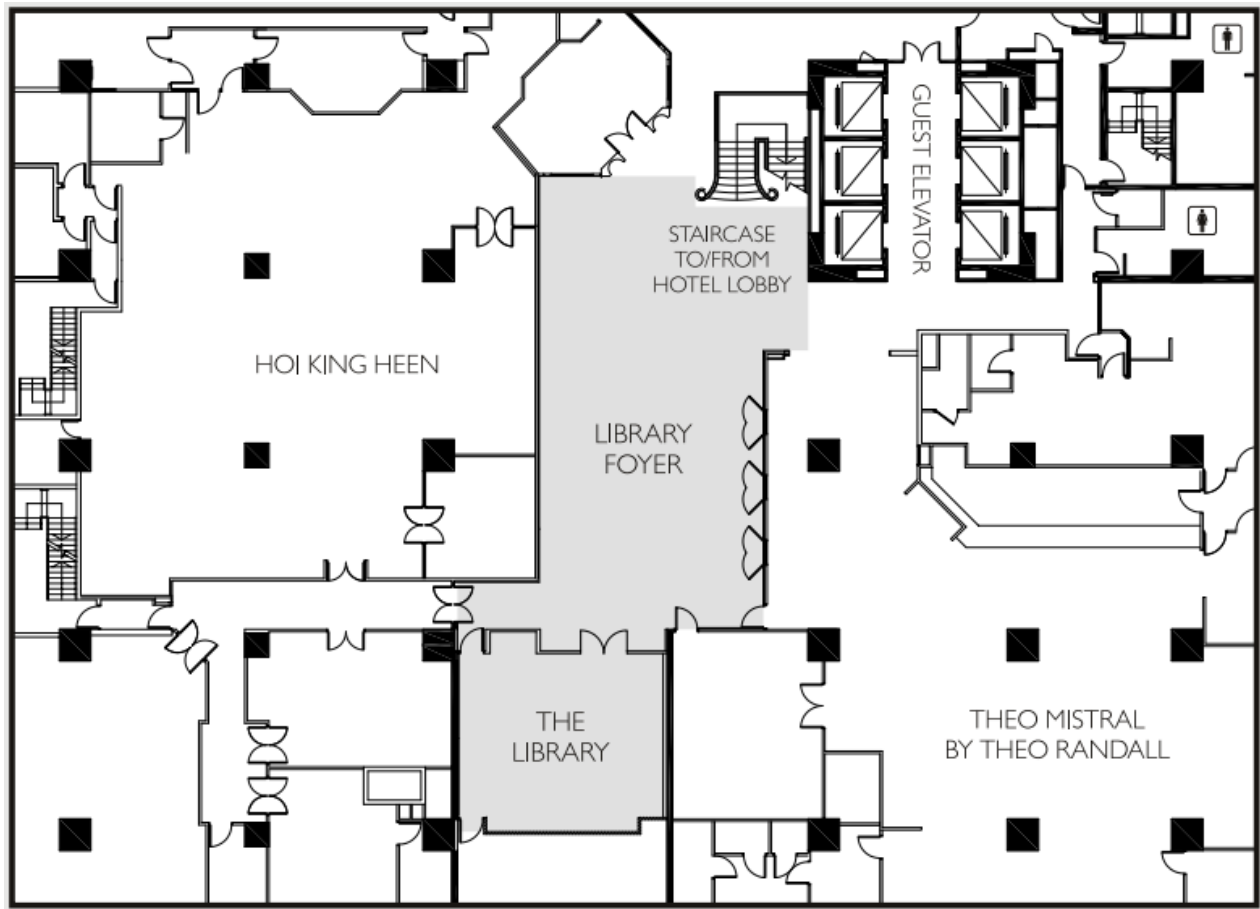

# THE LIBRARY

Name of Room	 Theatre Style	 Classroom Style	 Cocktail Reception	 Banquet-Style	 U-Shape	 Conference Style	 Size (Sq. m)	 Size (Sq. ft)	 Length x Width (m)	 Height (m)
	<b>CAPACITIES (PERSONS)</b>						<b>DIMENSIONS</b>			
The Library	40	24	50	36	20	24	56	612	8.4×6.75	2.64